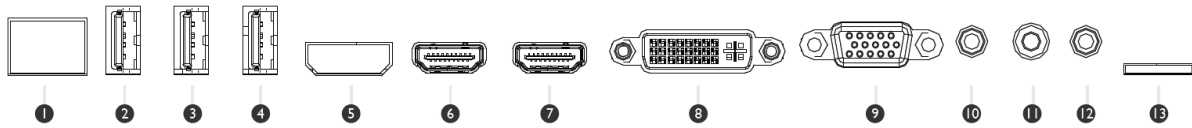

Data sheet

Input/output terminals