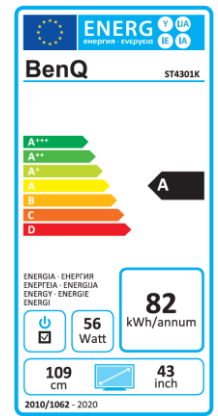

Data sheet

BenQ ST4301K

large format display

- 4K UHD 3840 x 2160
- Android 6.0 OS System
- X-Sign Support
- USB play back function

HDMI®

Panel	Model : ST4301K Art. No. / EAN Code : 9H.F51TK.NA2 / 471 8755 07067 9 Typ : 109,2 cm / 43" Wide, LED Panel with IPS Technology Native resolution : 3840 x 2160 4K UHD / 16:9 Panel : 10 Bit Pixel Pitch : 0,49mm / 0,49 mm Max. Color : 1,07 Mrd. Backlight : Direct LED Viewing angle H / V : 178°/ 178° Contrast (static) : 1.100:1 Brightness : 350 cd/m ² Response time : 6 ms
Connection	Input : Power AC, VGA, DVI, HDMI x2, DP, RJ45, USB Typ A x3, PC Audio input (3,5 mm), RS232, Micro SD Output : Line out (3,5mm)
Control	Multiple Display Control (MDA) : Supported OS: WinXP 32 bit, WinVista 32/64 bit, Windows 7 32/64 bit, Windows 8, Windows 10 Controls : 6 OSD-buttons and 1 Standby-button Functions : Image Setting, Source / Volume Control, Sharpness Enhancement, HDMI-HDCP, 10 Bit color processing, Internal Temperature Sensor, CEC Control, RTC Function, FW update (USB, OTA)
Extras	Speaker : 5W x 2 Storage memory : 32 GB Mounting : 200 x 400 mm Mounting direction : Landscape / Portrait Operation : 18/7
Energy	Power supply : Internal Voltage for operation : 100 ~ 240 VAC ; 50 / 60 Hz Power consumption (max.) : 98 W (sleep mode) : < 0.5 W / 0.5 W
Certification	Safety : CE
Environment	Operation : + 0 ~ +40°C ; 10 ~ 80% air humidity Storage : -10 ~ +60°C ; 10 ~ 90% air humidity
Characteristic	Weight net : 10.4 kg Housing color / material : black Bezel Width (T/B/L/R) : 13 mm Dimension (W x H x T) : 970 x 558 x 85 mm Accessories : Power- / VGA- / HDMI- / RS232- cable, Remote incl. Batteries, Quick Start Guide, Stand Warranty term : 3 years OSE (on site exchange)